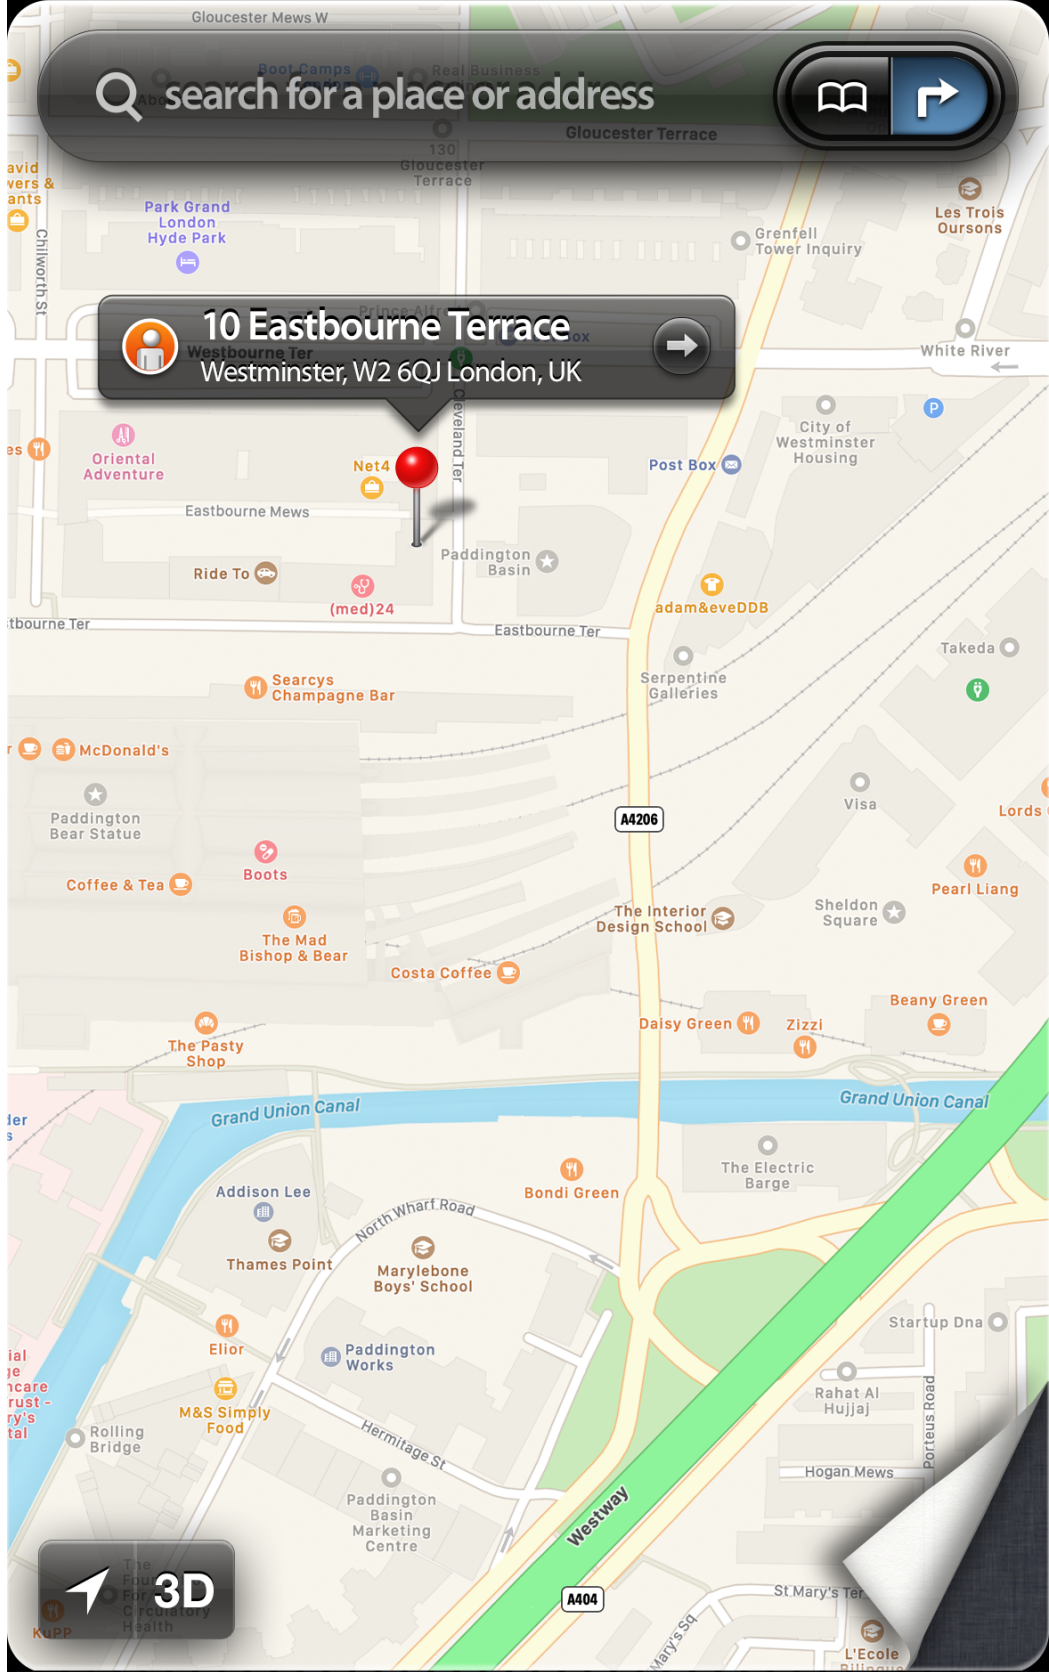

Clipboard

Dictionary

SynWare Hub

SynCal

Camera

YouTube

Lumina Search

Maps

4:20 PM

search for a place or address

10 Eastbourne Terrace
Westminster, W2 6QJ London, UK

3D

Clock

4:20 PM

World Clock

Add

Edit

08:20 AM
PM

Nantes, France

09:20 AM
PM

Portsmouth, UK

World Clock

Alarm

Stopwatch